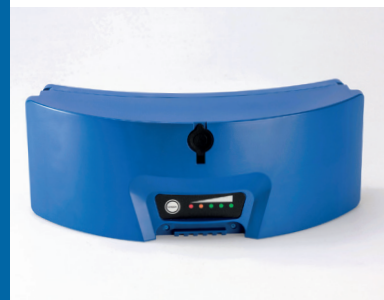

MODEL	110	140	170
climbing speed (max.)	48 steps/min.	35 steps/min.	29 steps/min.
autonomy (max.) steps up and down*	2000 steps	2000 steps	2000 steps
load capacity	110 kg	140 kg	170 kg
max. step height	210 mm	210 mm	210 mm
weight of base unit without battery	17,2 kg	17,2 kg	17,2 kg
dimensions [height/width/depth]	1740 (1350 folded) /480 / 280 mm	1740 (1350 folded) /480 / 280 mm	1740 (1350 folded) /480 / 280 mm

*sum up/down

 new intuitive user panel

 new step light

 new lithium battery

UP

**AUTONOMY
 2000 STEPS***

 DOWN